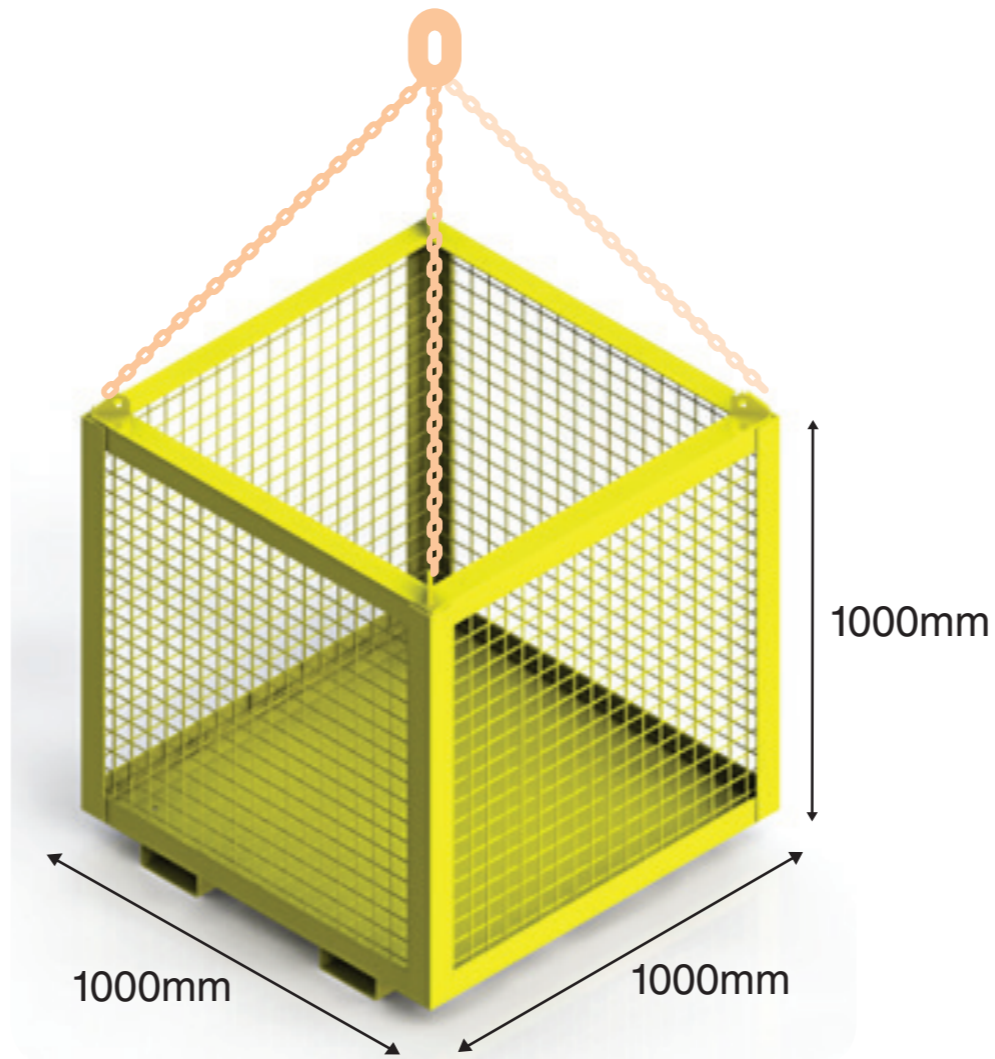

1T WLL GOODS CAGE

- Versatile and simple to use
- NATA tested and certified
- QR coded – Scan for certificate

- Powder coated finish
- Chains and shackles available to suit

- Clearly marked with W.L.L. @ sling angle
- I.D. tag that includes customer details
- Complies to AS4991

We can design & manufacture cages to suit your application requirements

Tare: 130KG
Part N^o: FABCAGE115