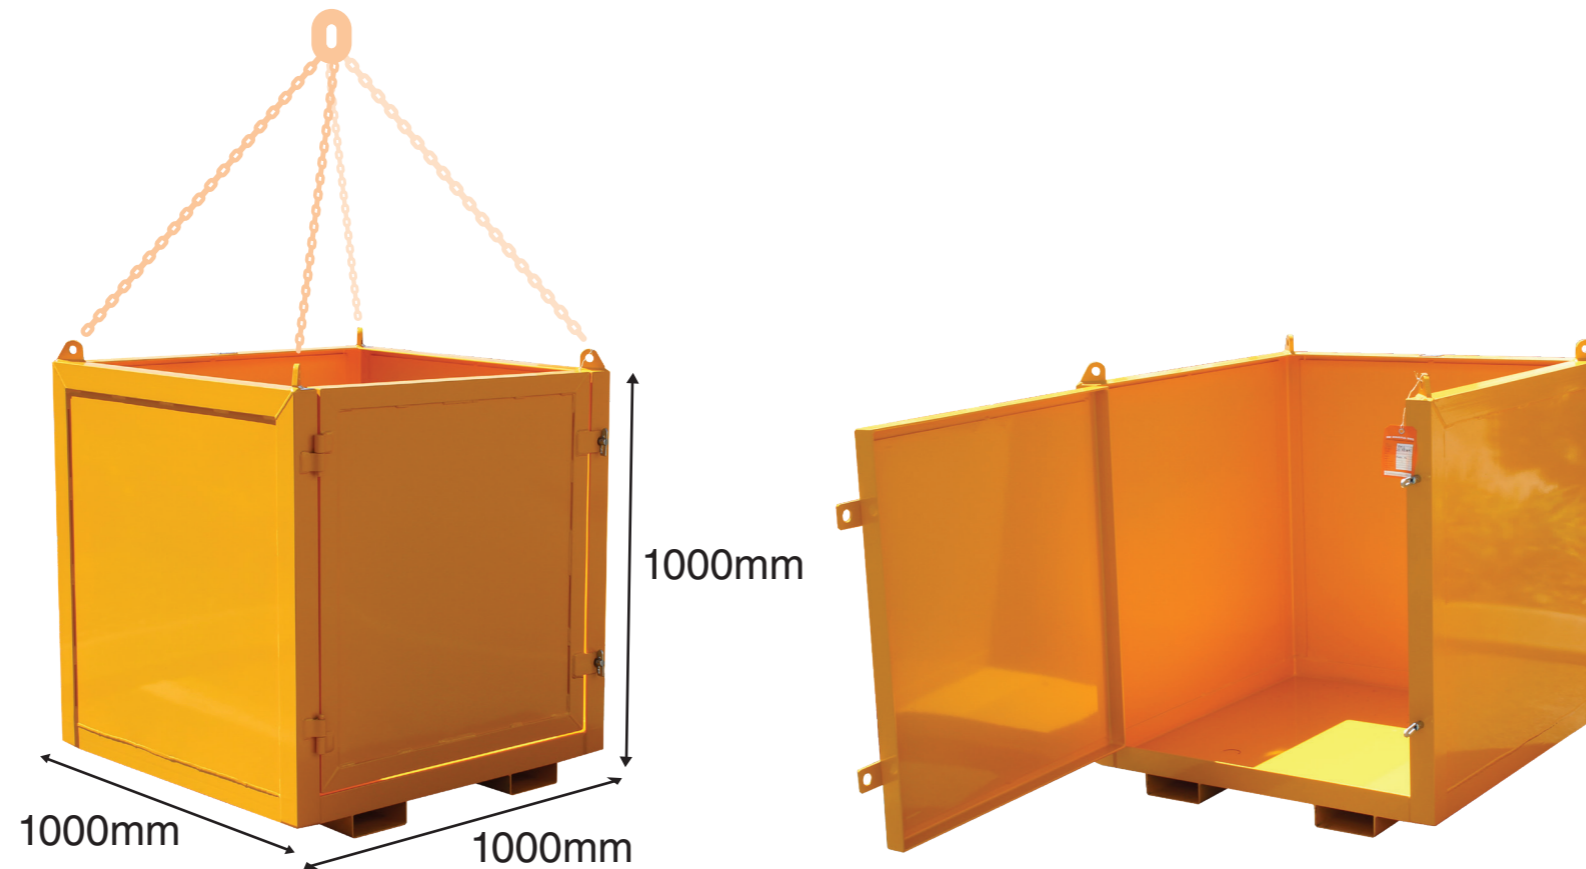

1T GOODS CAGE WITH SOLID SIDES & GATE

- Versatile and simple to use
- NATA tested and certified
- QR coded – Scan for certificate
- Powder coated finish
- Chains and shackles available to suit
- Clearly marked with W.L.L. @ sling angle
- I.D. tag that includes customer details
- Complies to AS4991

**We can design & manufacture cages
to suit your application requirements**

Tare: 198KG
Part N°: FABCAGE140PLATEDOOR

Made in Western Australia