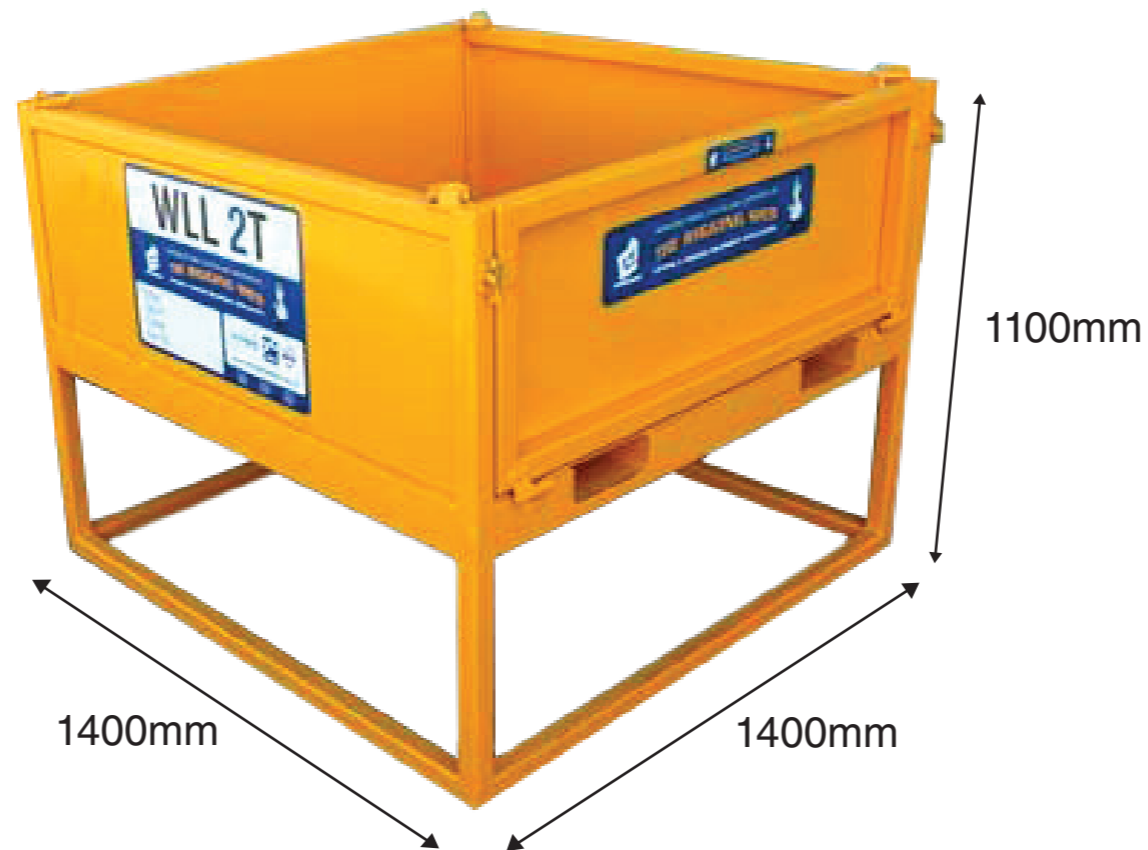

2T WLL PALLET CAGE WITH 2X FRONT DROP GATE

- Versatile and simple to use
- NATA tested and certified
- QR coded – Scan for certificate

- Powder coated finish
- Clearly marked with W.L.L.

- Made in WA
- I.D. tag that includes customer details
- Complies to AS4991

**We can design & manufacture cages
to suit your application requirements**

Tare: 350KG
Part N^o: FABCAGEPAL29